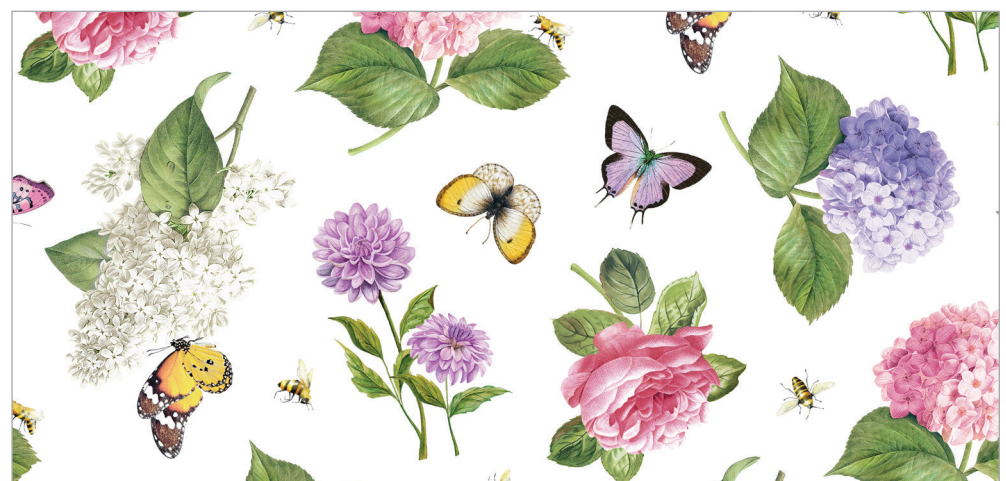

Scented Garden

by Deborah Edwards

DP23965-92 | Tossed Postcards | Light Grey Multi

DP23966-10 | Feature Floral | White Multi

DP23968-10 | Small Floral Toss | White Multi

DP23968-92 | Small Floral Toss | Light Gray Multi

DP23967-92 | Packed Floral | Light Gray Multi

Scented Garden

by Deborah Edwards

DP23970-92 | Stamps | Light Gray Multi

DP23969-91 | Tossed Butterflies | Pale Grey Multi

DP23971-92 | Floral Polka Dot | Light Gray Multi

23974-10 | Script | White

Scented Garden

by Deborah Edwards

The sweet scent of early summer flourishes in this fanfare of flora and foliage, butterflies and bees created by Deborah Edwards. Beautifully illustrated with attention every detail, Scented Garden offers a wide variety of prints in an updated palette featuring saturated pastels with gray. Some prints are packed, while others more open, some have light grounds, while others darker grounds, some are small scale, while others are large scale, but most are multi-directional and easy to use. In addition, Scented Garden includes a beautiful border print that ties all of the elements together and a barcode stripe that is ideal for bidding. As well, there are simple prints including, tossed bees, butterflies and leaves, script patterns and lace. To complete the collection a selection of Toscana prints coordinate beautifully.